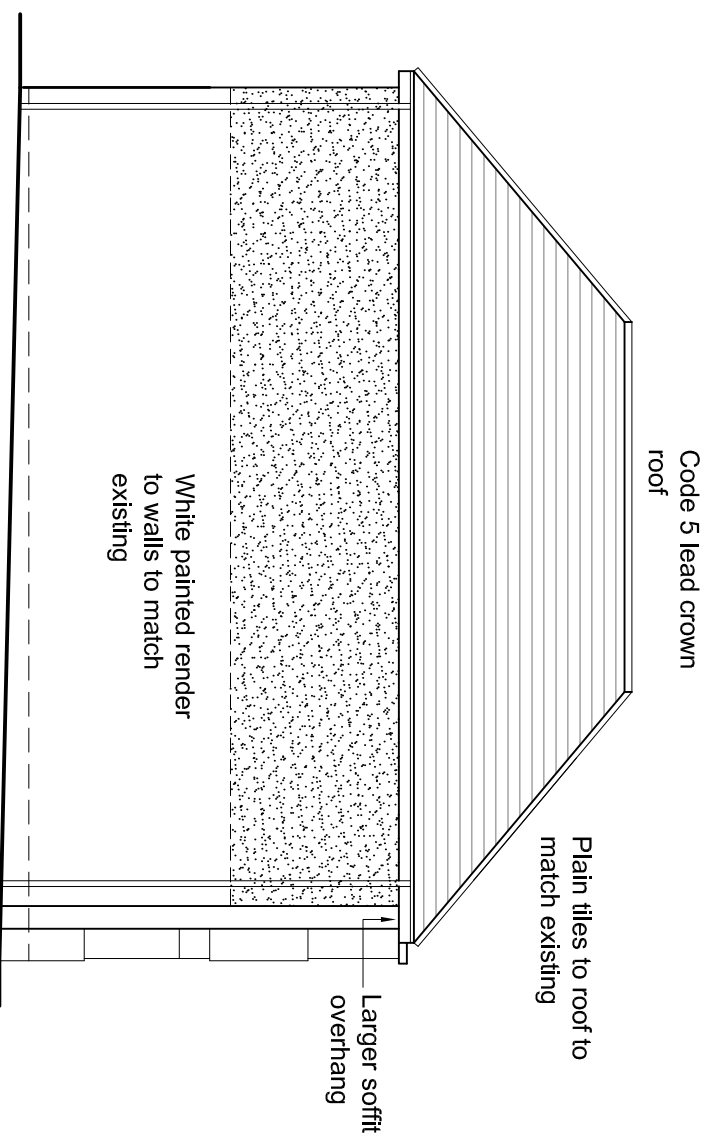

Front Elevation

Side Elevation

Side Elevation

Rear Elevation

PROJECT: Proposed Works 17 Church Lane Loughton	DRAWING TITLE: Proposed Plans and Elevations	SCALE: 1:100	DATE: Jan 16	BY: wt	REVISION:
		DRAWING NO: 16/179/02			
					
		10 Berray Gardens Bolbeck Park Milton Keynes Buckinghamshire MK15 8QD Tele 07788672541			