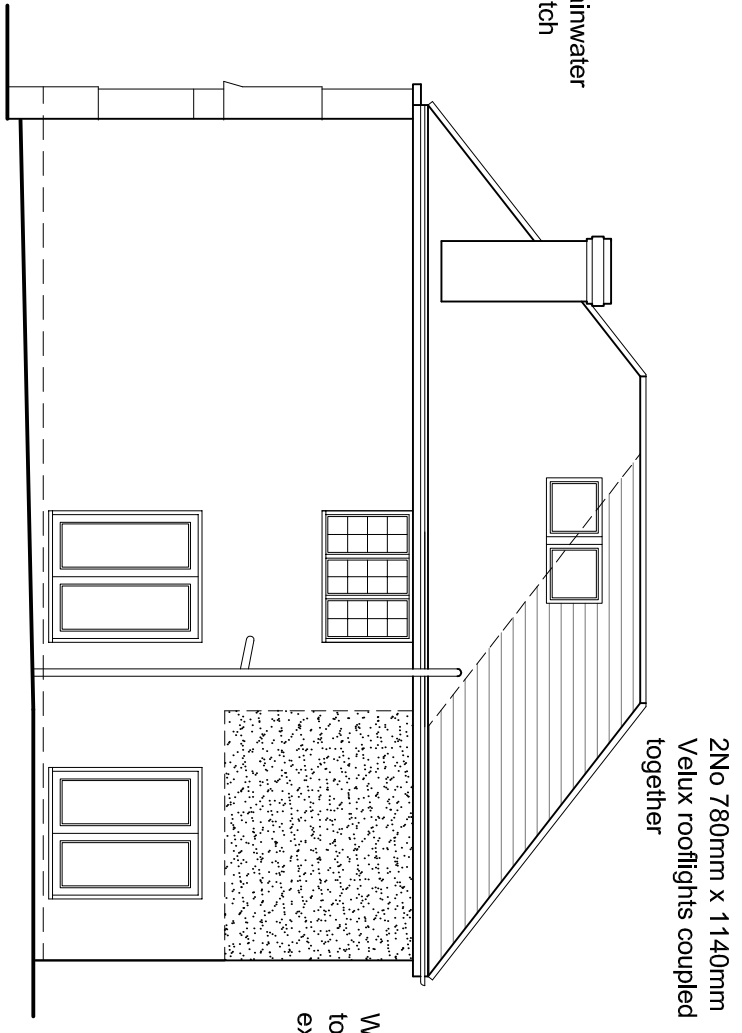

Front Elevation

Side Elevation

Side Elevation

Rear Elevation

PROJECT: Proposed Works 17 Church Lane Loughton	DRAWING TITLE: Proposed Plans and Elevations	SCALE: 1:100	DATE: Jan 16	BY: wt	REVISION:
		DRAWING NO: 16/179/02			
					
		10 Berray Gardens Bolbeck Park Milton Keynes Buckinghamshire MK15 8QD Tele 07788672541			