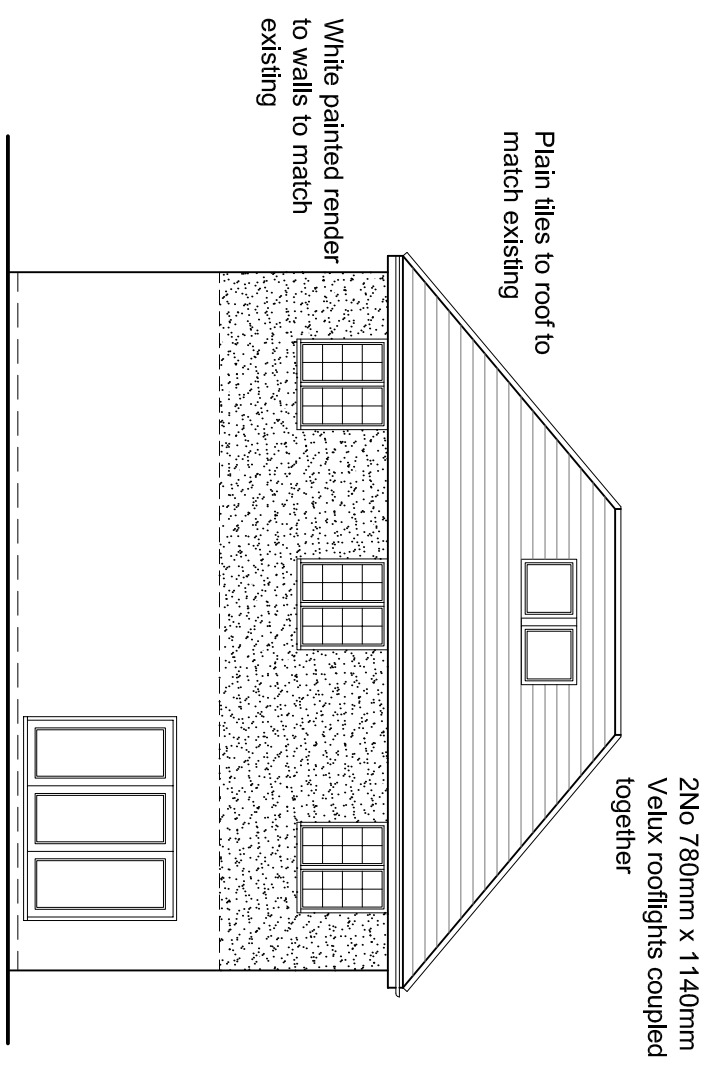

Front Elevation

Side Elevation

Side Elevation

Rear Elevation

PROJECT: Proposed Works 17 Church Lane Loughton	DRAWING TITLE: Proposed Plans and Elevations	SCALE: 1:100	DATE: Jan 16	BY: wt	REVISION:
		DRAWING NO: 16/179/02			
					
		10 Berray Gardens Bolbeck Park Milton Keynes Buckinghamshire MK15 8QD Tele 07788672541			