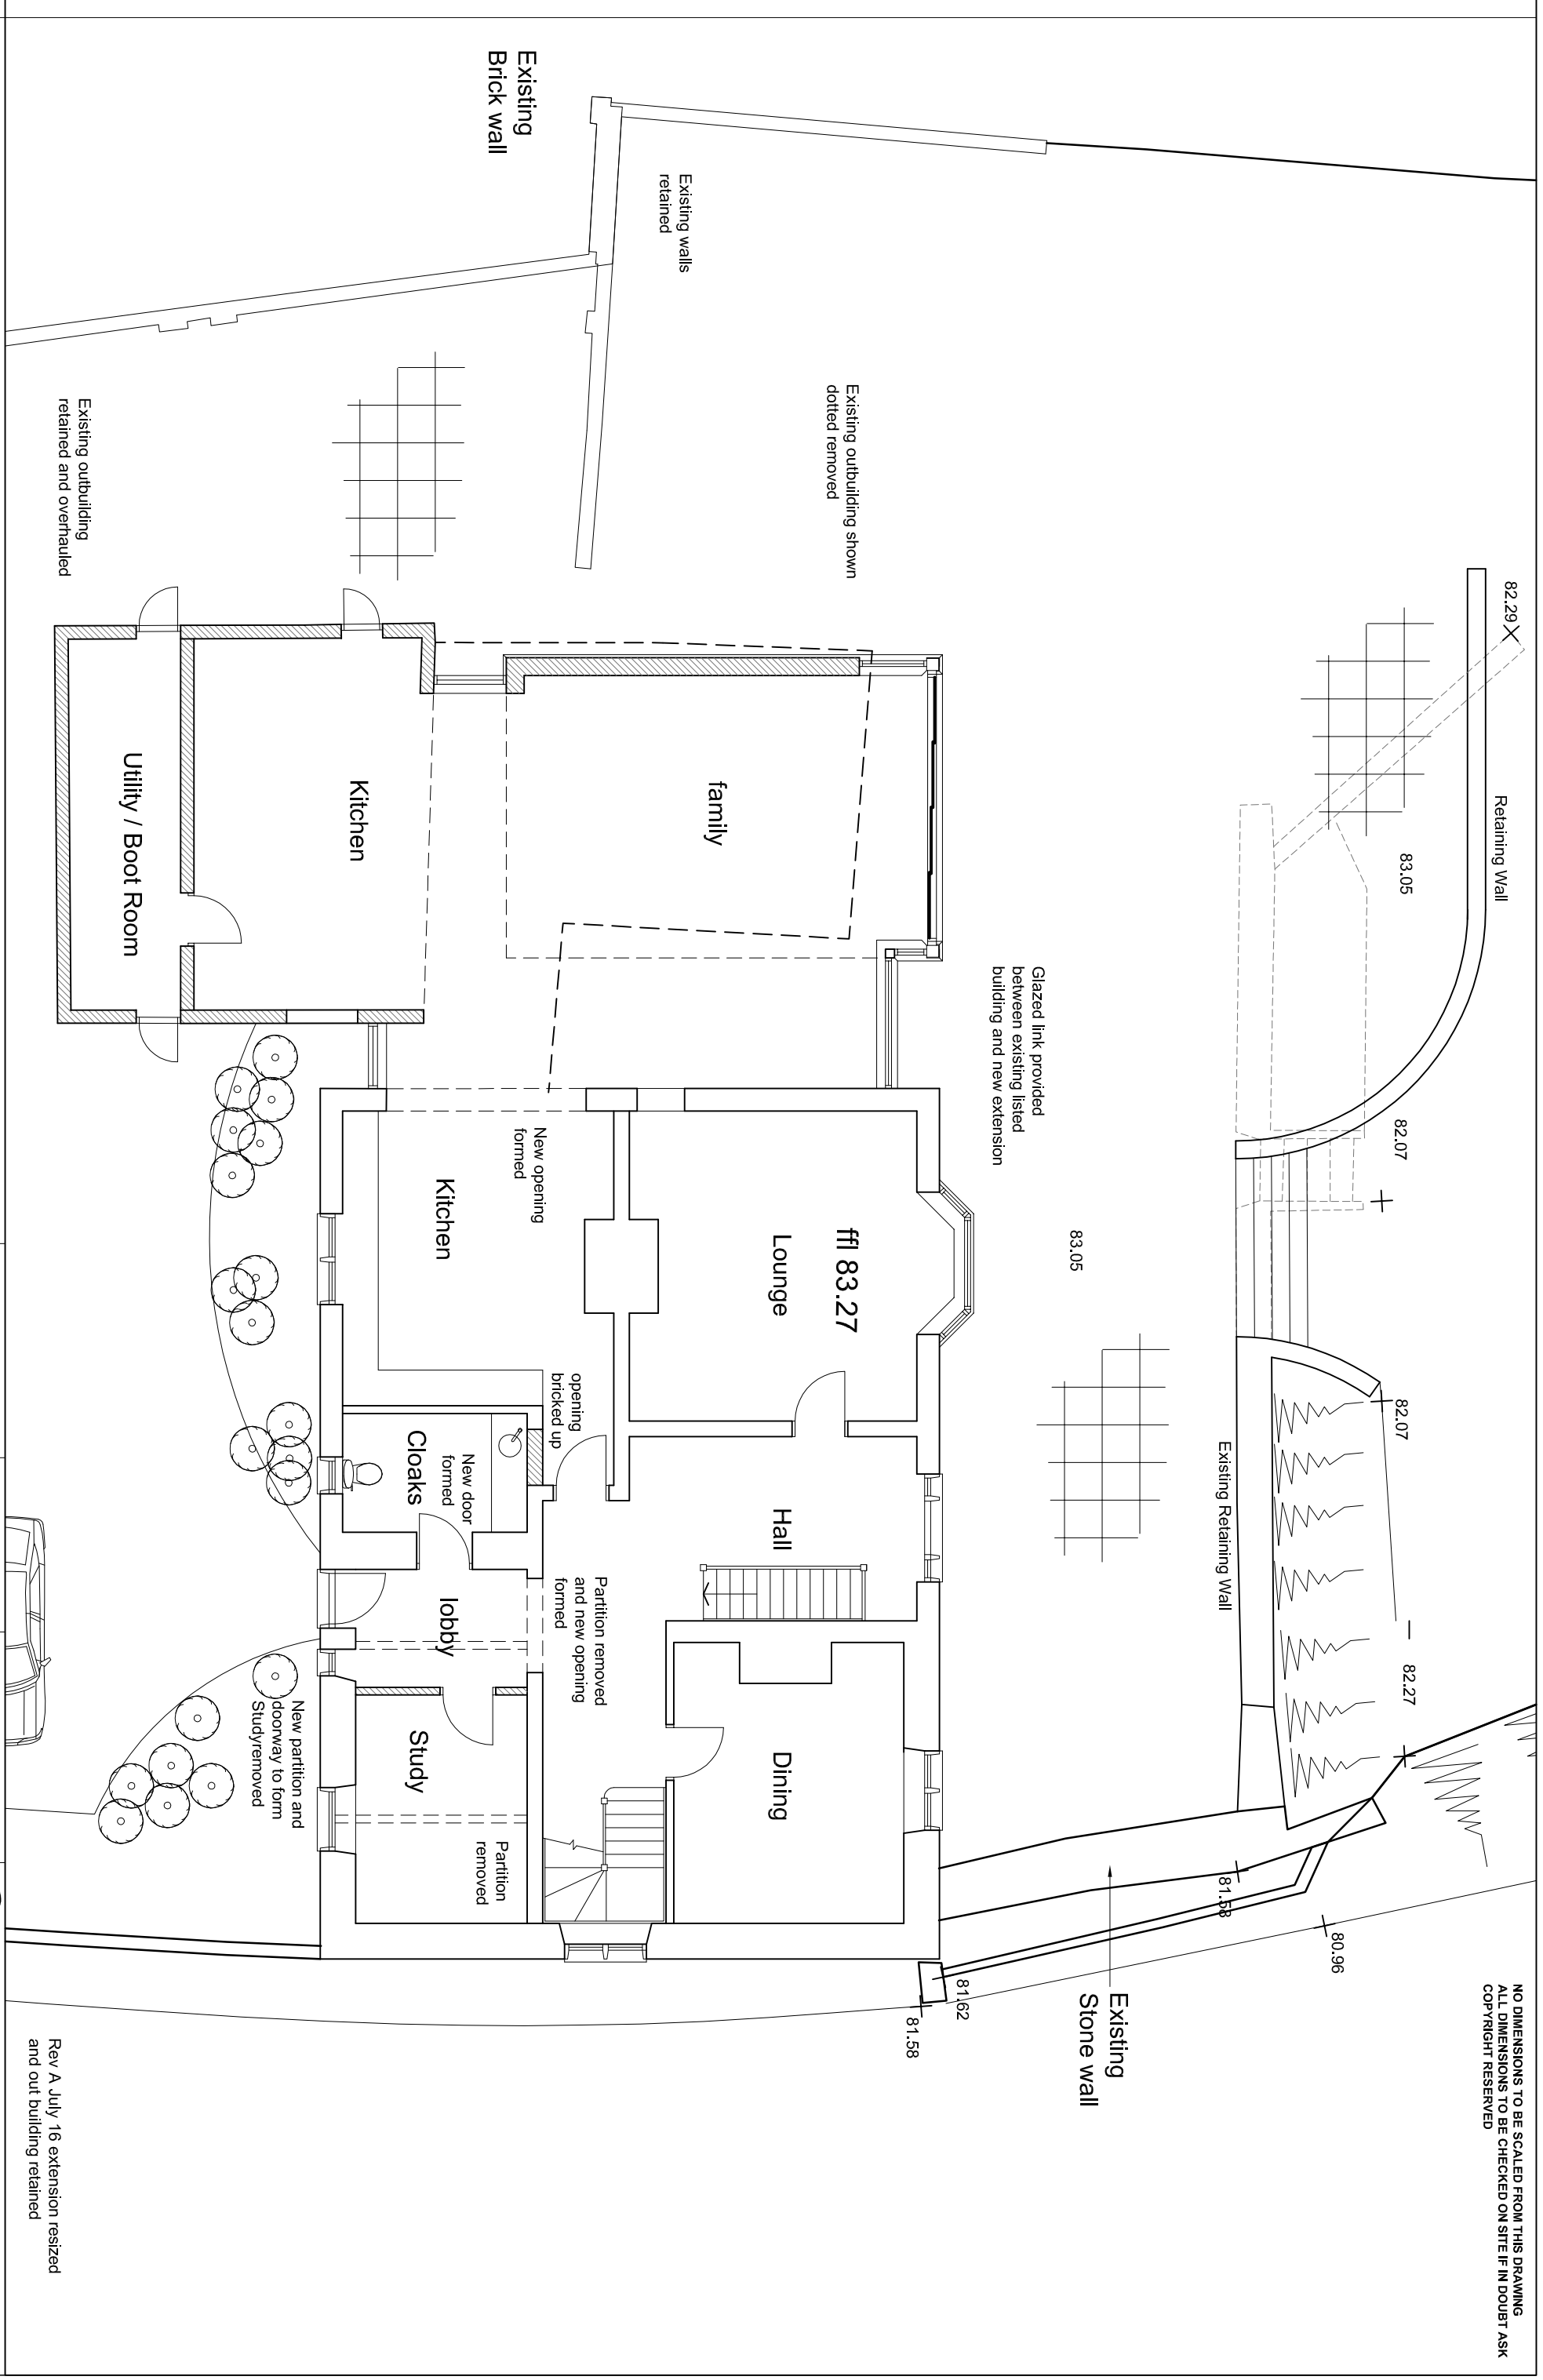

NO DIMENSIONS TO BE SCALED FROM THIS DRAWING
ALL DIMENSIONS TO BE CHECKED ON SITE IF IN DOUBT ASK
COPYRIGHT RESERVED

PROJECT:
School Lane
Loughton
Milton Keynes

DRAWING TITLE:
Proposed
GF Plan

SCALE: 1:100
DATE: Jan 16
BY: wt
REVISION: 16 / 177 / 08 A