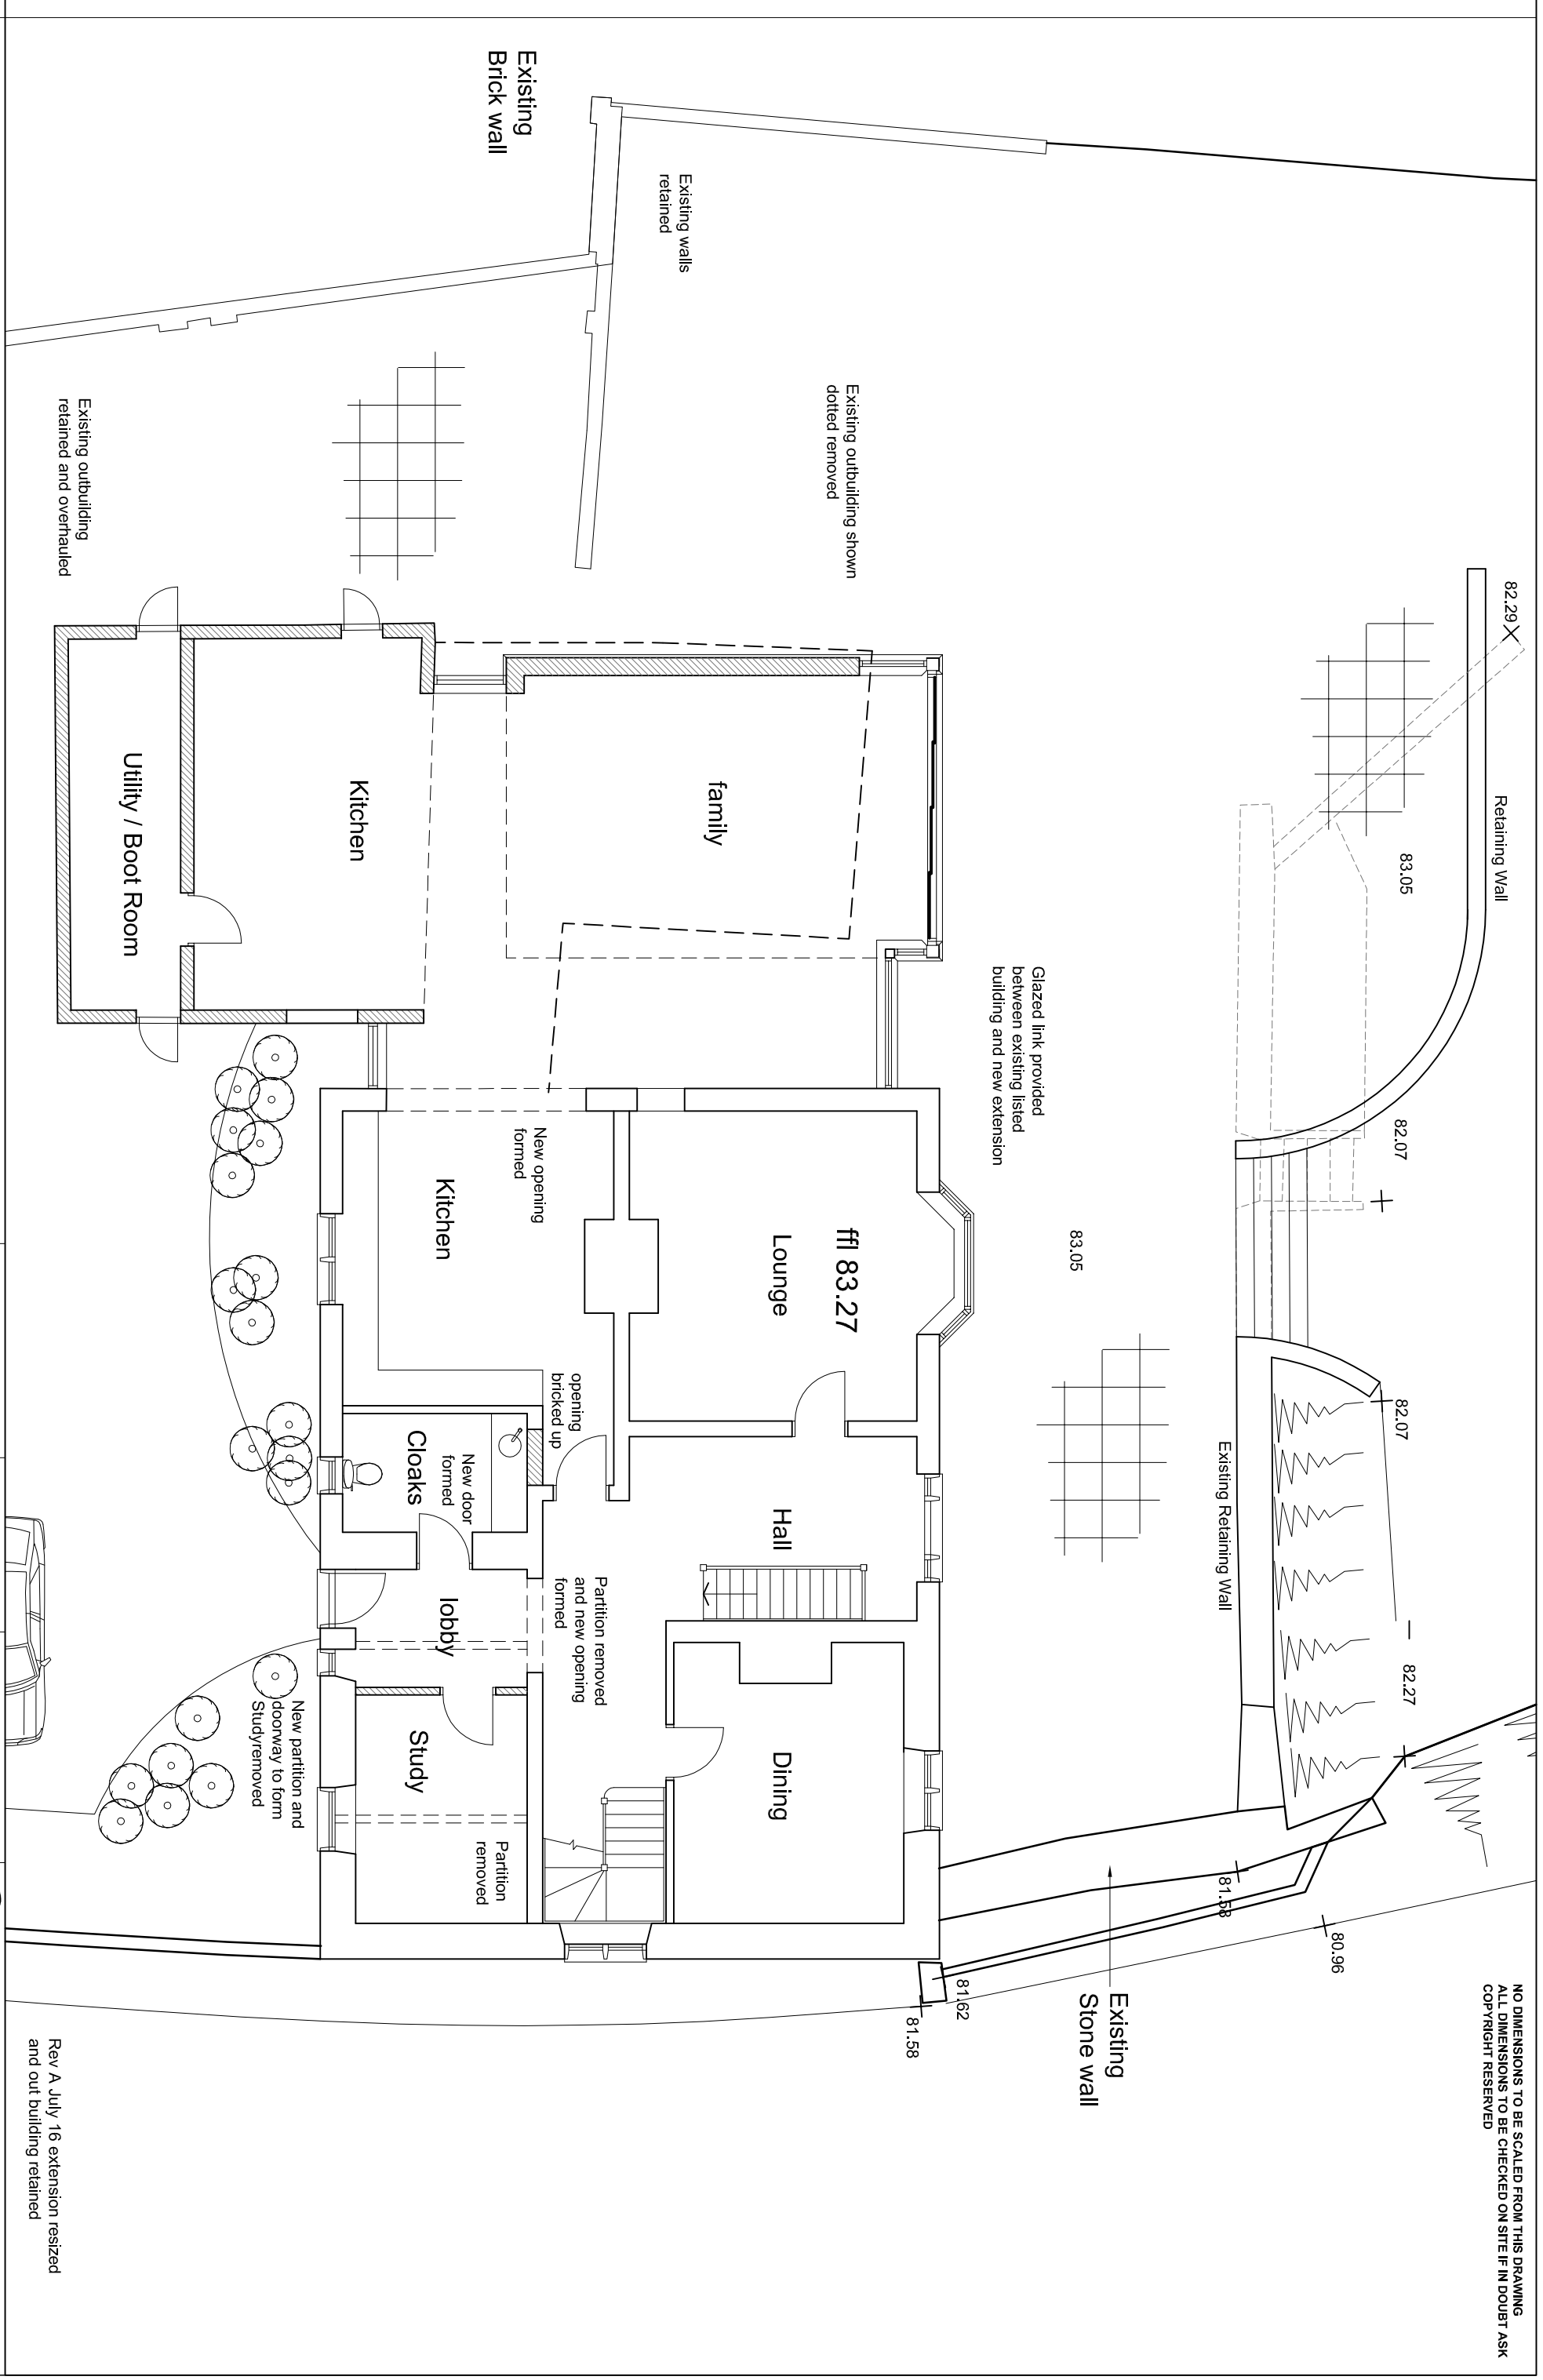

NO DIMENSIONS TO BE SCALED FROM THIS DRAWING
ALL DIMENSIONS TO BE CHECKED ON SITE IF IN DOUBT ASK
COPYRIGHT RESERVED

PROJECT:	School Lane Loughton Milton Keynes	DRAWING TITLE:	Proposed GF Plan	SCALE:	1:100	DATE:	Jan 16	BY:	wt	REVISION:	16 / 177 / 08 A
<p>Rev A July 16 extension resized and out building retained</p> <p>2011 <i>Designs</i></p> <p>10 Berray Gardens Bolbeck Park Milton Keynes Buckinghamshire MK15 8QD Tele 07788672541</p>											