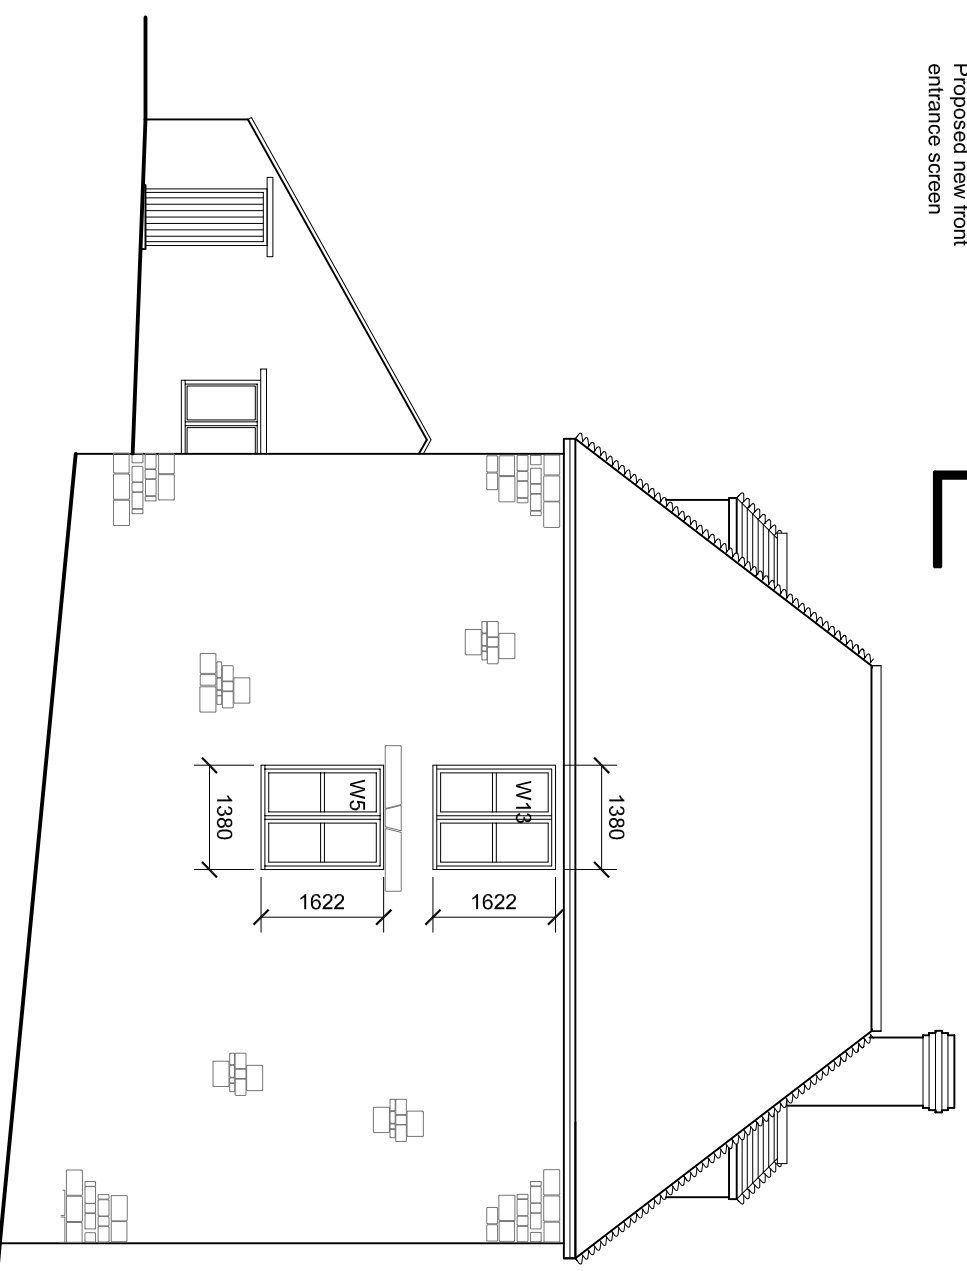

Proposed North East Elevation

Proposed North West Elevation

Rev A mar 17 Front screen added

PROJECT:	School Lane Loughton Milton Keynes	DRAWING TITLE:	Existing Elevations	SCALE:	1:100	DATE:	Jan 16	BY:	wt
		DRAWING NO:	16 / 177 / 04	REVISION:	A				
									
10 Berray Gardens Bolbeck Park Milton Keynes Buckinghamshire MK15 8QD Tele 07788672541									